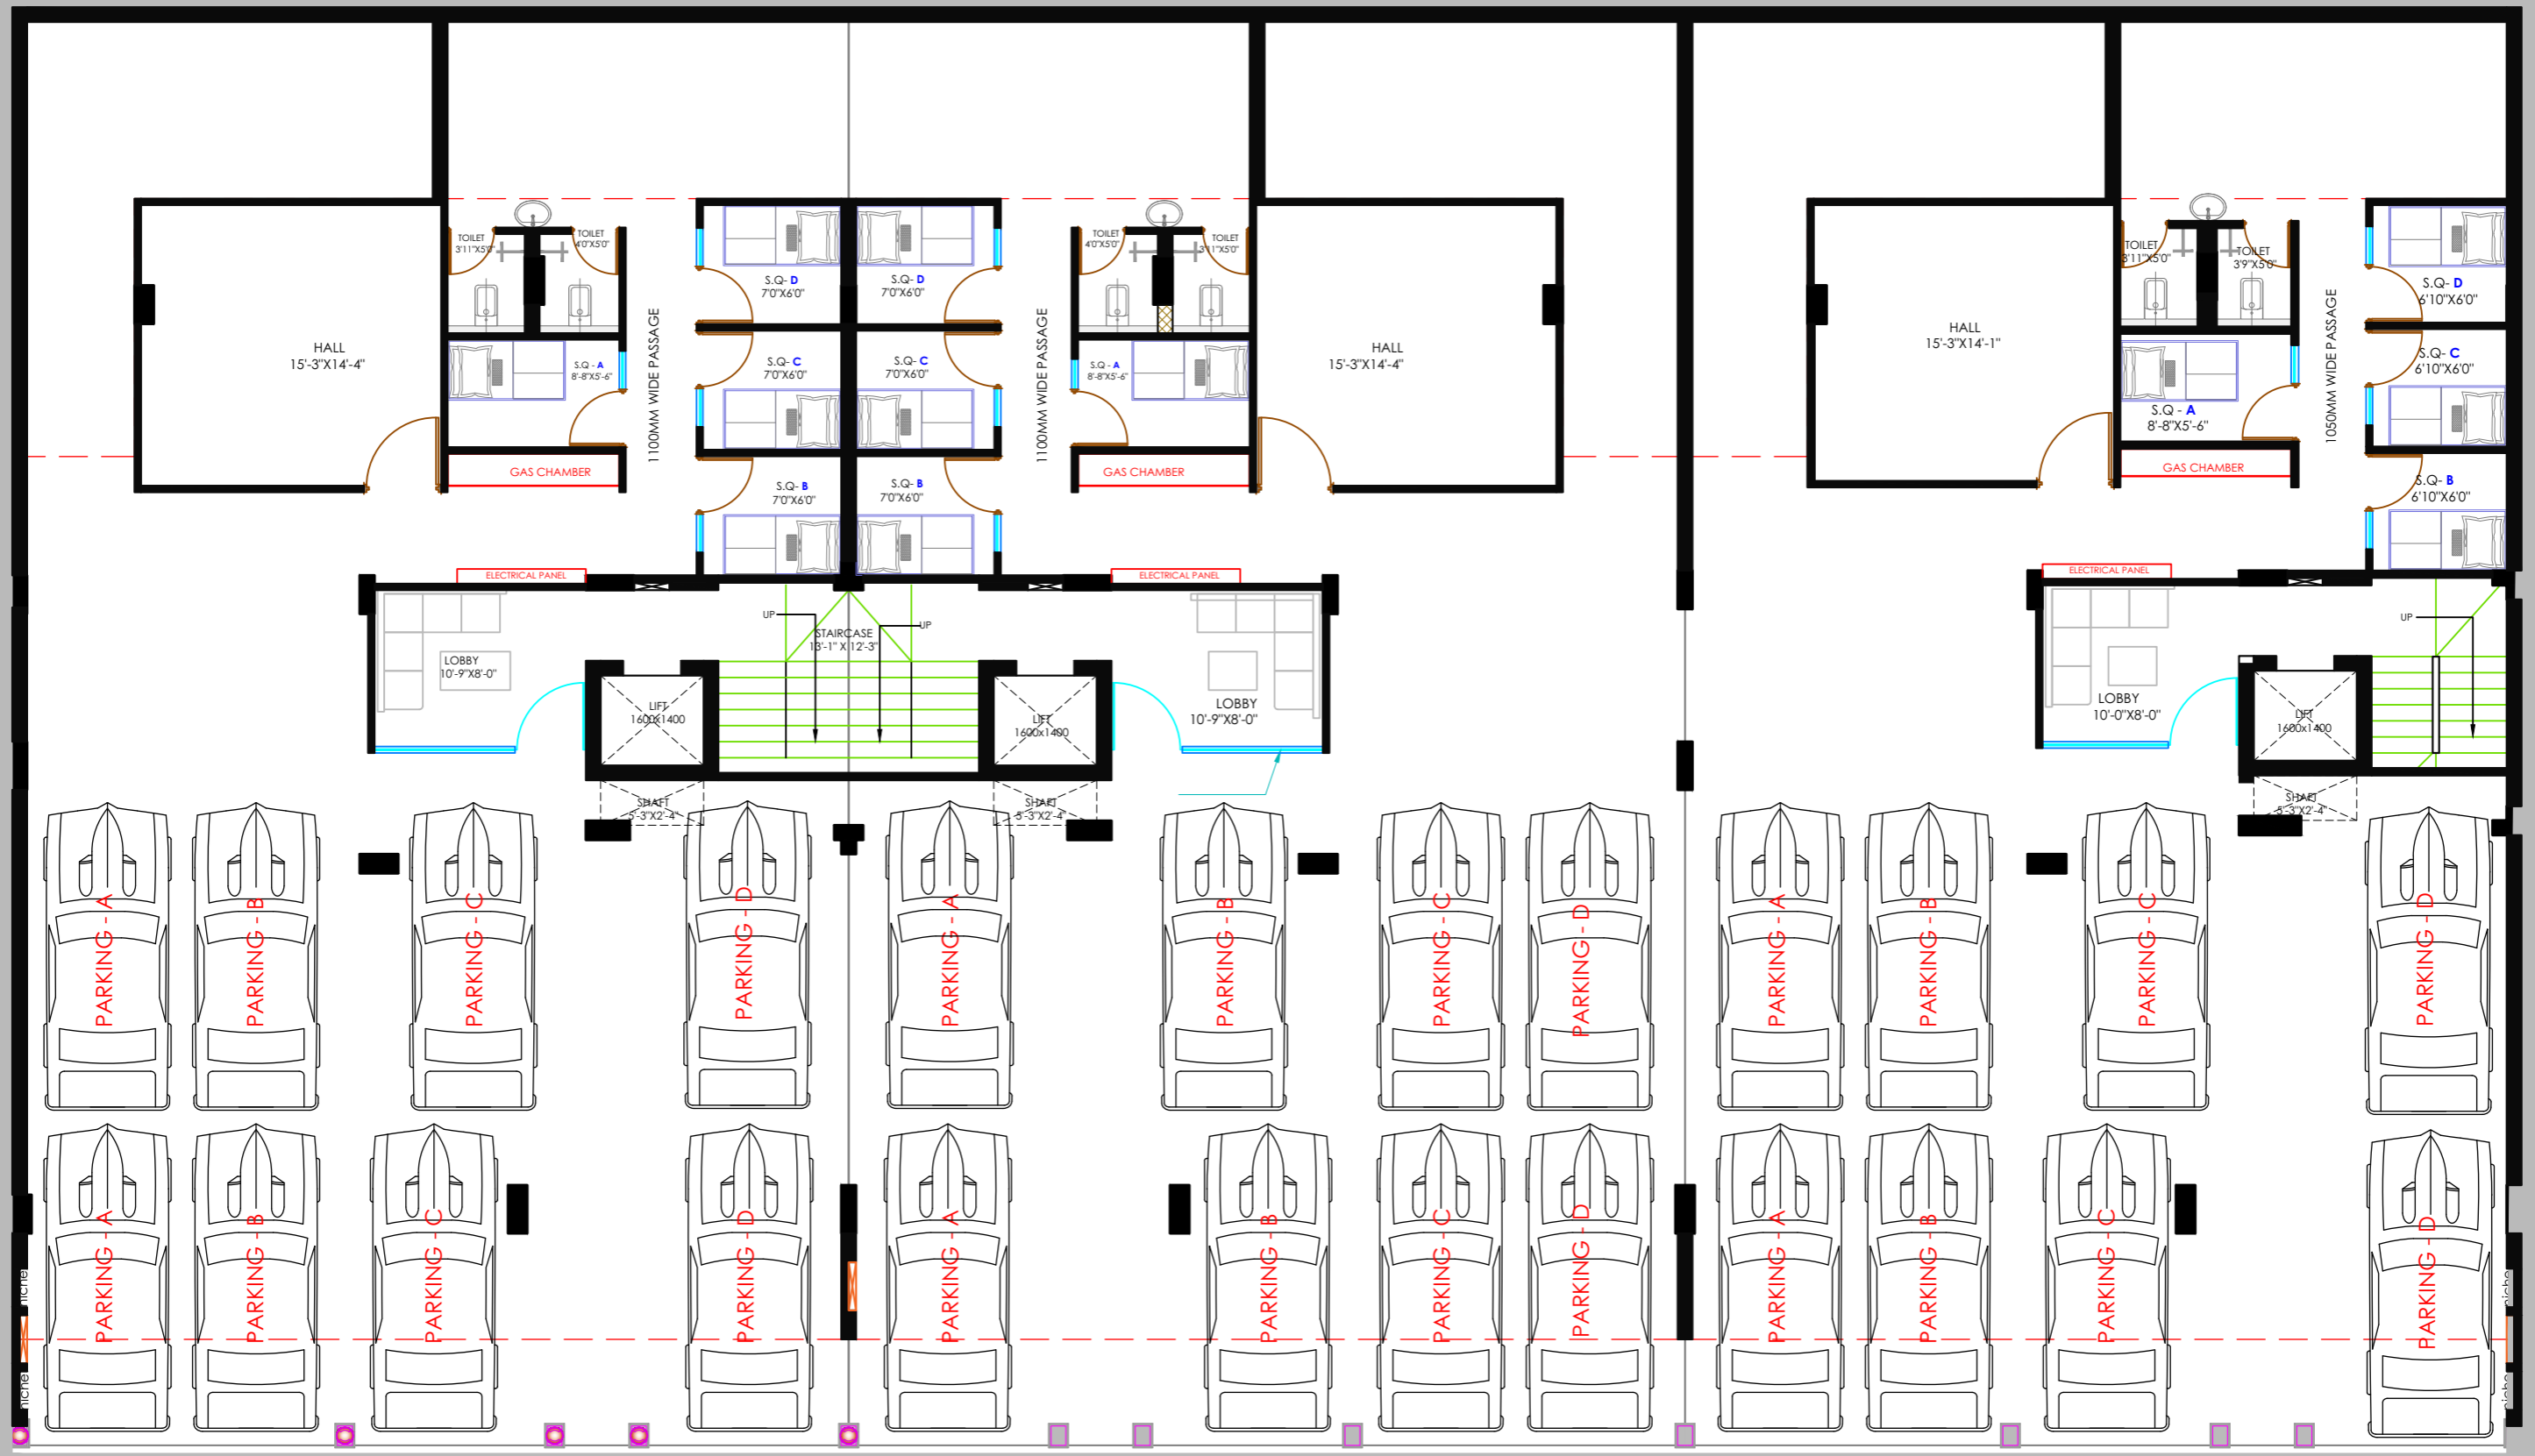

TREHAN
LUXURY FLOORS
Creating Communities Since 1989

adani Samsara - GURUGRAM

www.trehanluxuryfloors.com

PLOT J-33

PLOT J-34

PLOT J-35

ROAD

ROAD

ROAD

J-45

J-46

ROAD

ROAD

J-52

J-53

ROAD

ROAD

ROAD

ROAD

1800MM WIDE BALCONY

1800MM WIDE BALCONY

ROAD

ROAD